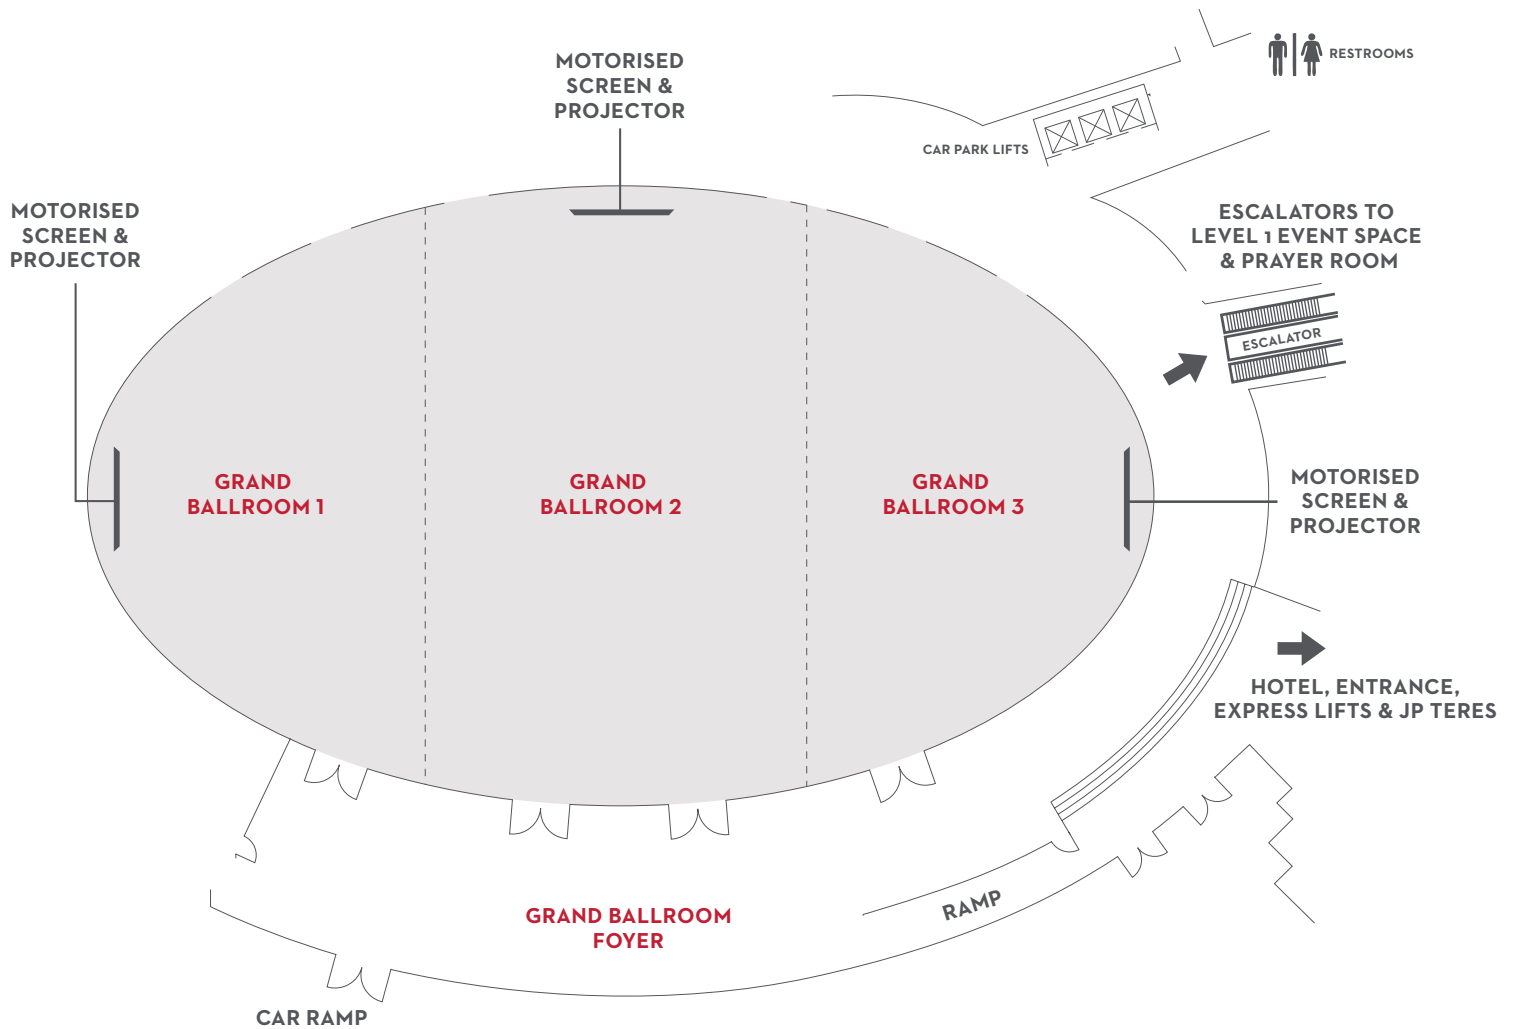

grandhyattkualalumpur.com

FLOOR PLAN

Ground Level - Grand Ballroom

With a space of 1,045 square metres and a clear ceiling height of 6.4 metres, the Grand Ballroom is an ideal venue for gala events, annual dinners, car launches or large-scale weddings, catering up to 700 guests. The foyer area which is suitable for pre-dinner cocktails also includes a ramp where cars can be driven in for display during an event.

GRAND HYATT KUALA LUMPUR

12 Jalan Pinang
50450 Kuala Lumpur, Malaysia

T +603 2182 1234

F +603 2182 1288

grandhyattkualalumpur.com

FLOOR PLAN

Level 1 - Grand Salon

The Grand Salon, with its 620 square metres of space and clear ceiling height of 4.2 metres is an excellent venue for cosy meetings, conferences and weddings, hosting up to 450 guests. Pre-dinner cocktails can also be arranged at the foyer area.