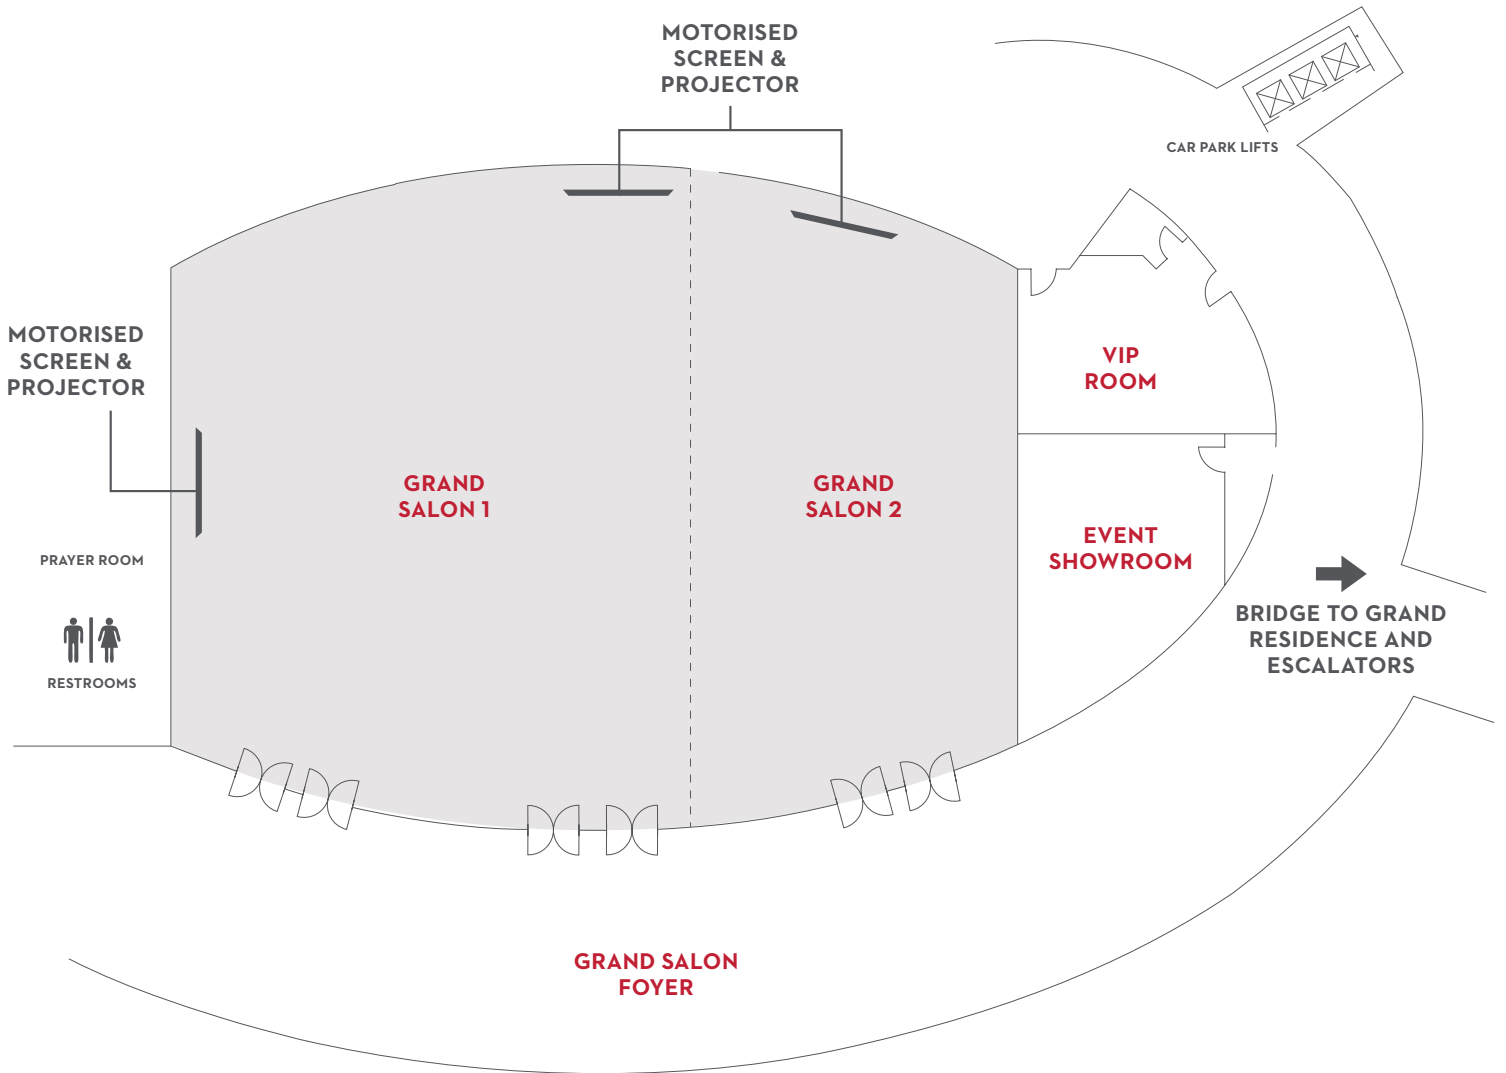

grandhyattkualalumpur.com

FLOOR PLAN

Ground Level - Grand Ballroom

With a space of 1,045 square metres and a clear ceiling height of 6.4 metres, the Grand Ballroom is an ideal venue for gala events, annual dinners, car launches or large-scale weddings, catering up to 700 guests. The foyer area which is suitable for pre-dinner cocktails also includes a ramp where cars can be driven in for display during an event.

GRAND HYATT KUALA LUMPUR

12 Jalan Pinang
50450 Kuala Lumpur, Malaysia

T +603 2182 1234

F +603 2182 1288

grandhyattkualalumpur.com

FLOOR PLAN

Level 1 - Grand Salon

The Grand Salon, with its 620 square metres of space and clear ceiling height of 4.2 metres is an excellent venue for cosy meetings, conferences and weddings, hosting up to 450 guests. Pre-dinner cocktails can also be arranged at the foyer area.

GRAND HYATT KUALA LUMPUR

12 Jalan Pinang
50450 Kuala Lumpur, Malaysia

T +603 2182 1234

F +603 2182 1288

grandhyattkualalumpur.com

FLOOR PLAN

Level 1 - Grand Residence

An all-encompassing event venue, the Grand Residence on Level 1 houses two lounges, a loft kitchen and four private rooms with natural daylight. With a capacity ranging from 10 to 100 guests per room, this signature venue offers an out-of-the-box experience and is suitable to accommodate smaller-scale meetings, cocktail receptions, intimate weddings and cooking demonstrations.