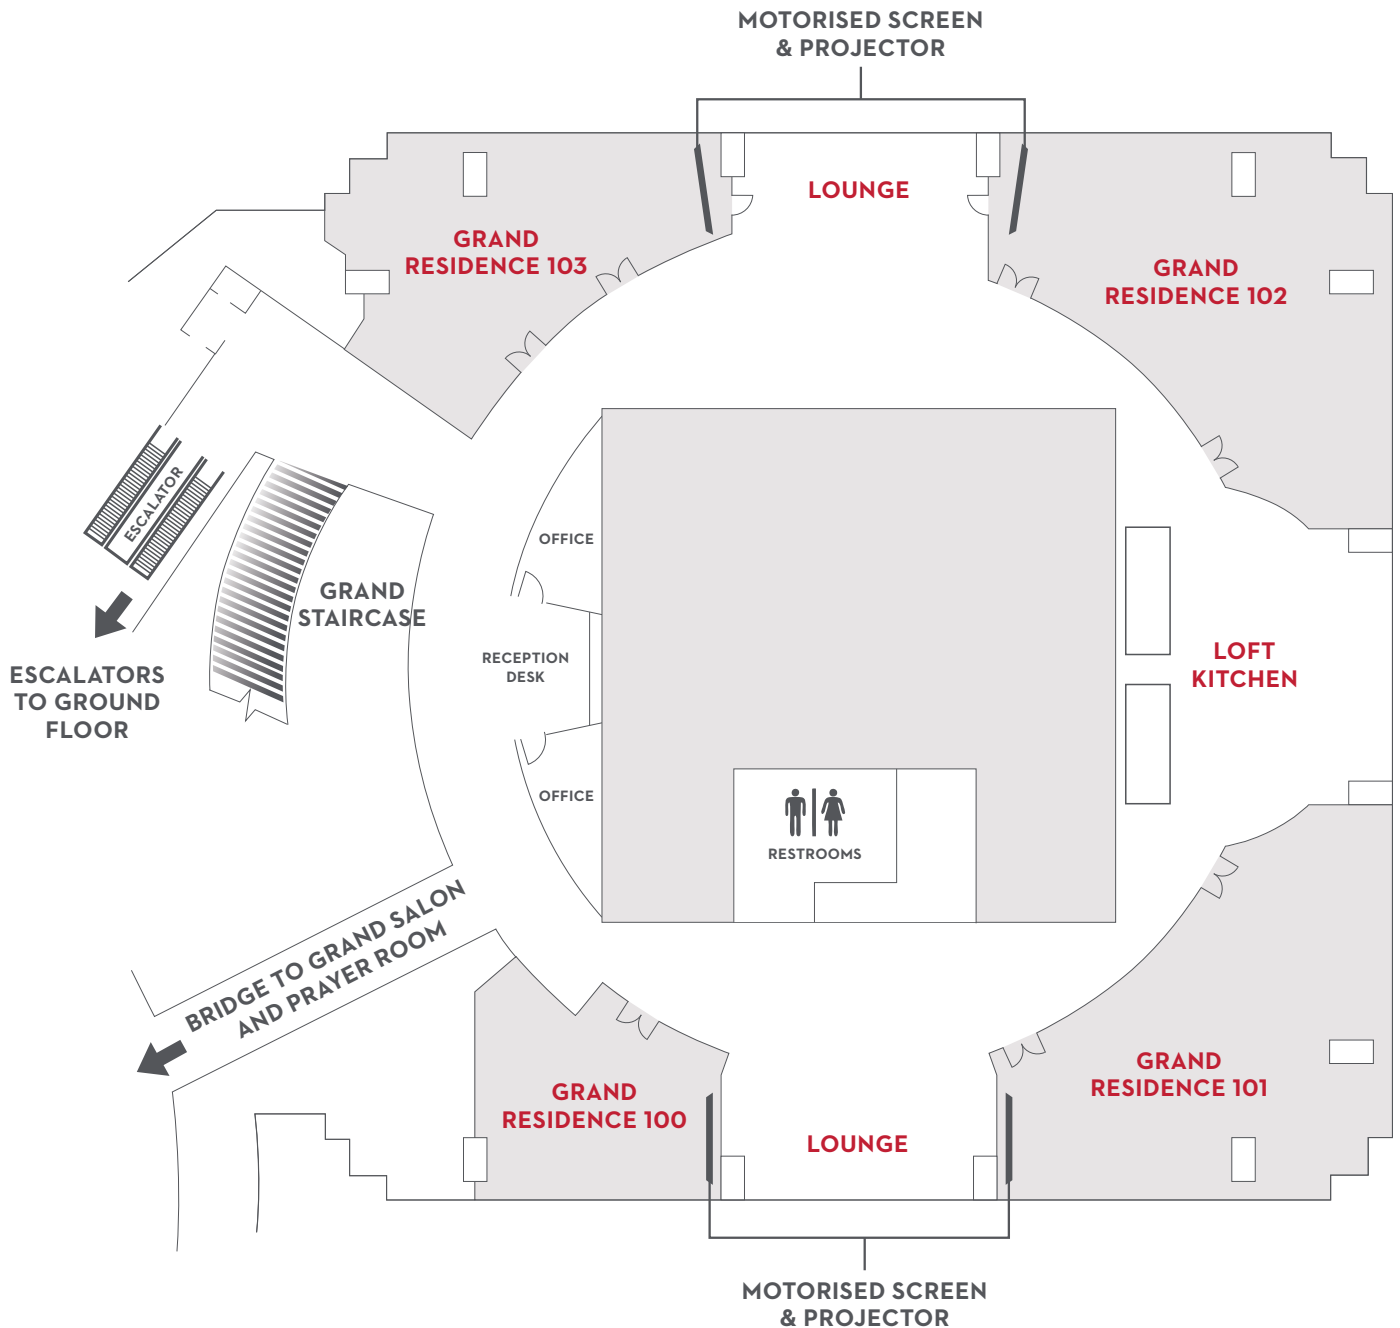

grandhyattkualalumpur.com

FLOOR PLAN

Ground Level - Grand Ballroom

With a space of 1,045 square metres and a clear ceiling height of 6.4 metres, the Grand Ballroom is an ideal venue for gala events, annual dinners, car launches or large-scale weddings, catering up to 700 guests. The foyer area which is suitable for pre-dinner cocktails also includes a ramp where cars can be driven in for display during an event.

GRAND HYATT KUALA LUMPUR

12 Jalan Pinang
50450 Kuala Lumpur, Malaysia

T +603 2182 1234

F +603 2182 1288

grandhyattkualalumpur.com

FLOOR PLAN

Level 1 - Grand Salon

The Grand Salon, with its 620 square metres of space and clear ceiling height of 4.2 metres is an excellent venue for cosy meetings, conferences and weddings, hosting up to 450 guests. Pre-dinner cocktails can also be arranged at the foyer area.

GRAND HYATT KUALA LUMPUR

12 Jalan Pinang
50450 Kuala Lumpur, Malaysia

T +603 2182 1234

F +603 2182 1288

grandhyattkualalumpur.com

FLOOR PLAN

Level 1 - Grand Residence

An all-encompassing event venue, the Grand Residence on Level 1 houses two lounges, a loft kitchen and four private rooms with natural daylight. With a capacity ranging from 10 to 100 guests per room, this signature venue offers an out-of-the-box experience and is suitable to accommodate smaller-scale meetings, cocktail receptions, intimate weddings and cooking demonstrations.

GRAND HYATT KUALA LUMPUR

12 Jalan Pinang
50450 Kuala Lumpur, Malaysia

T +603 2182 1234

F +603 2182 1288

grandhyattkualalumpur.com

FLOOR PLAN

Level 38M - Sky Lobby Lounge

Perfectly set against the Petronas Twin Towers view and located on the highest floor of the building, the Sky Lobby Lounge has a capacity of up to 120 guests for private events such as cocktail parties, receptions, lunches or dinners.