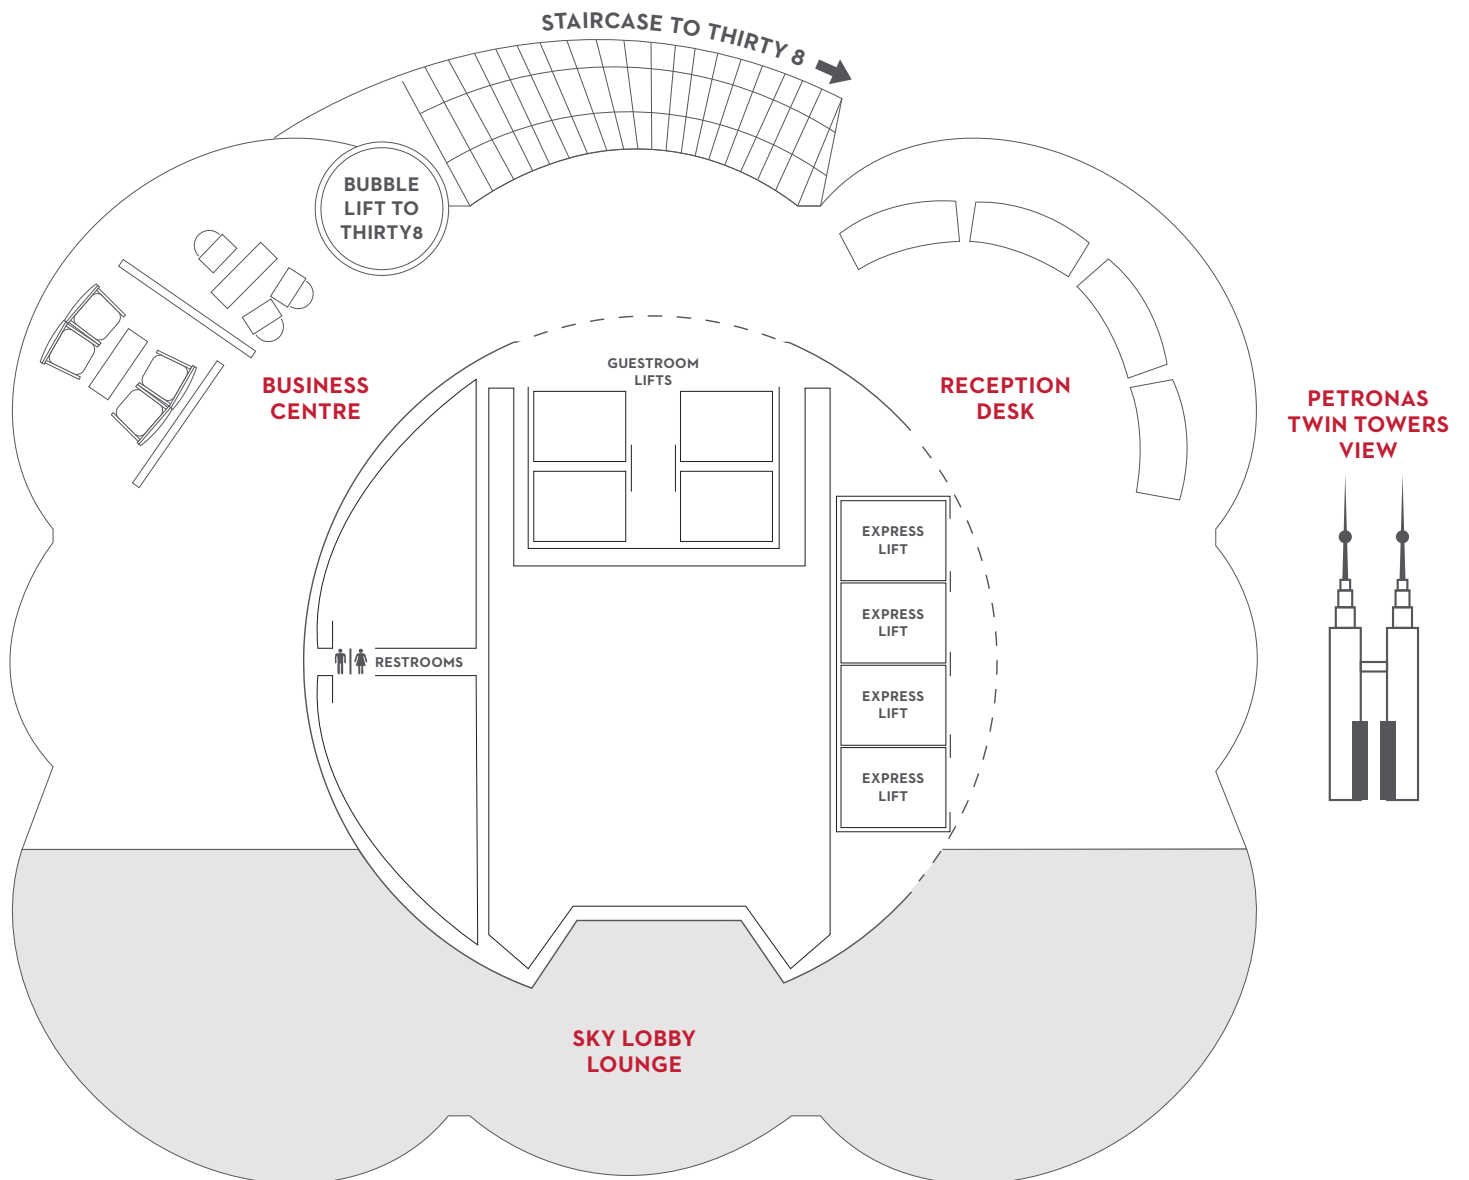

grandhyattkualalumpur.com

FLOOR PLAN

Ground Level - Grand Ballroom

With a space of 1,045 square metres and a clear ceiling height of 6.4 metres, the Grand Ballroom is an ideal venue for gala events, annual dinners, car launches or large-scale weddings, catering up to 700 guests. The foyer area which is suitable for pre-dinner cocktails also includes a ramp where cars can be driven in for display during an event.

GRAND HYATT KUALA LUMPUR

12 Jalan Pinang
50450 Kuala Lumpur, Malaysia

T +603 2182 1234

F +603 2182 1288

grandhyattkualalumpur.com

FLOOR PLAN

Level 38M - Sky Lobby Lounge

Perfectly set against the Petronas Twin Towers view and located on the highest floor of the building, the Sky Lobby Lounge has a capacity of up to 120 guests for private events such as cocktail parties, receptions, lunches or dinners.

GRAND HYATT KUALA LUMPUR

12 Jalan Pinang
50450 Kuala Lumpur, Malaysia

T +603 2182 1234

F +603 2182 1288

grandhyattkualalumpur.com

FLOOR PLAN

Level 3 - Poolside Residence

Poolside Residence is a collection of five private event rooms - Poolside Residence 300, 301, 302, 303 and 304 surrounded by the Gallery and the Loft Kitchen. With floor-to-ceiling windows throughout, the Poolside Residence is a modern and versatile residential-style event space spanning over 765 square metres.

GRAND HYATT KUALA LUMPUR

12 Jalan Pinang
50450 Kuala Lumpur, Malaysia

T +603 2182 1234

F +603 2182 1288

grandhyattkualalumpur.com

FLOOR PLAN

Level 2 - Poolhouse

Poolhouse is a stunning glasshouse facing the hotel's swimming pool and surrounded by tropical greenery, serving both local and international favourites. Measuring 150 square metres complete with an al fresco terrace, this classic all-day dining is equipped with a contemporary show kitchen featuring a display grill station and buffet counters for an interactive experience.