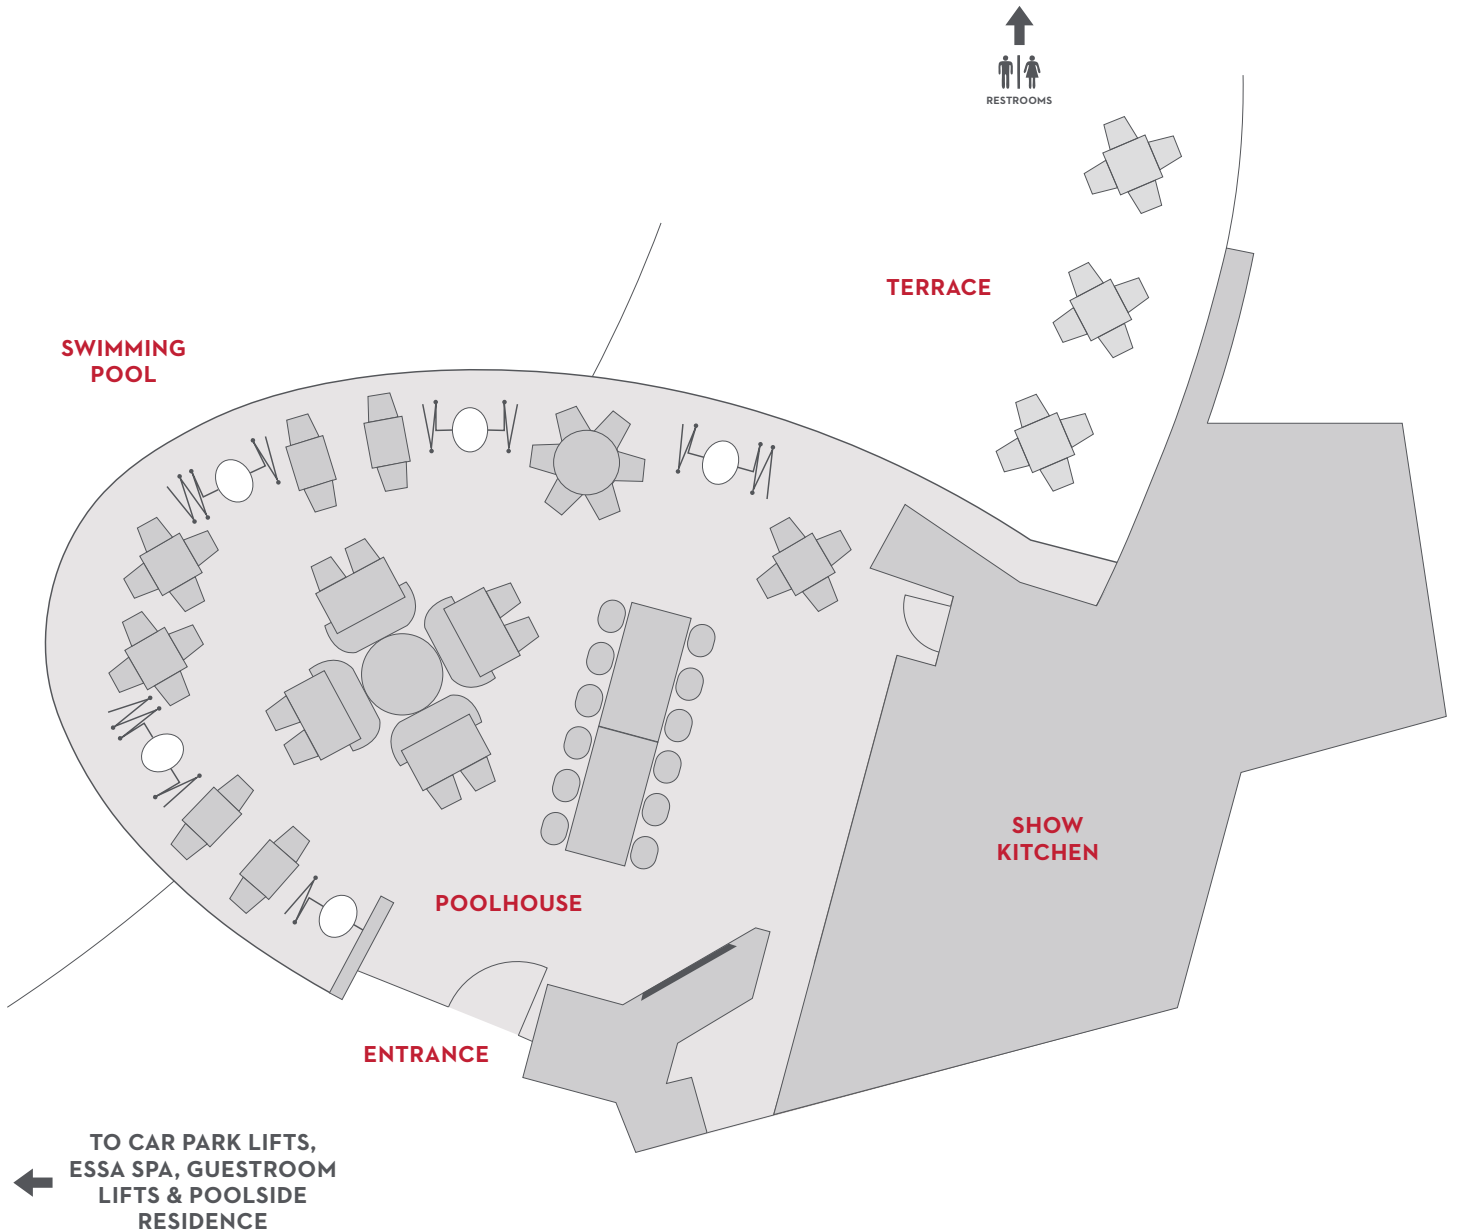

GRAND HYATT KUALA LUMPUR

12 Jalan Pinang
50450 Kuala Lumpur, Malaysia

T +603 2182 1234

F +603 2182 1288

grandhyattkualalumpur.com

FLOOR PLAN

Level 3 - Poolside Residence

Poolside Residence is a collection of five private event rooms - Poolside Residence 300, 301, 302, 303 and 304 surrounded by the Gallery and the Loft Kitchen. With floor-to-ceiling windows throughout, the Poolside Residence is a modern and versatile residential-style event space spanning over 765 square metres.

GRAND HYATT KUALA LUMPUR

12 Jalan Pinang
50450 Kuala Lumpur, Malaysia

T +603 2182 1234

F +603 2182 1288

grandhyattkualalumpur.com

FLOOR PLAN

Level 2 - Poolhouse

Poolhouse is a stunning glasshouse facing the hotel's swimming pool and surrounded by tropical greenery, serving both local and international favourites. Measuring 150 square metres complete with an al fresco terrace, this classic all-day dining is equipped with a contemporary show kitchen featuring a display grill station and buffet counters for an interactive experience.