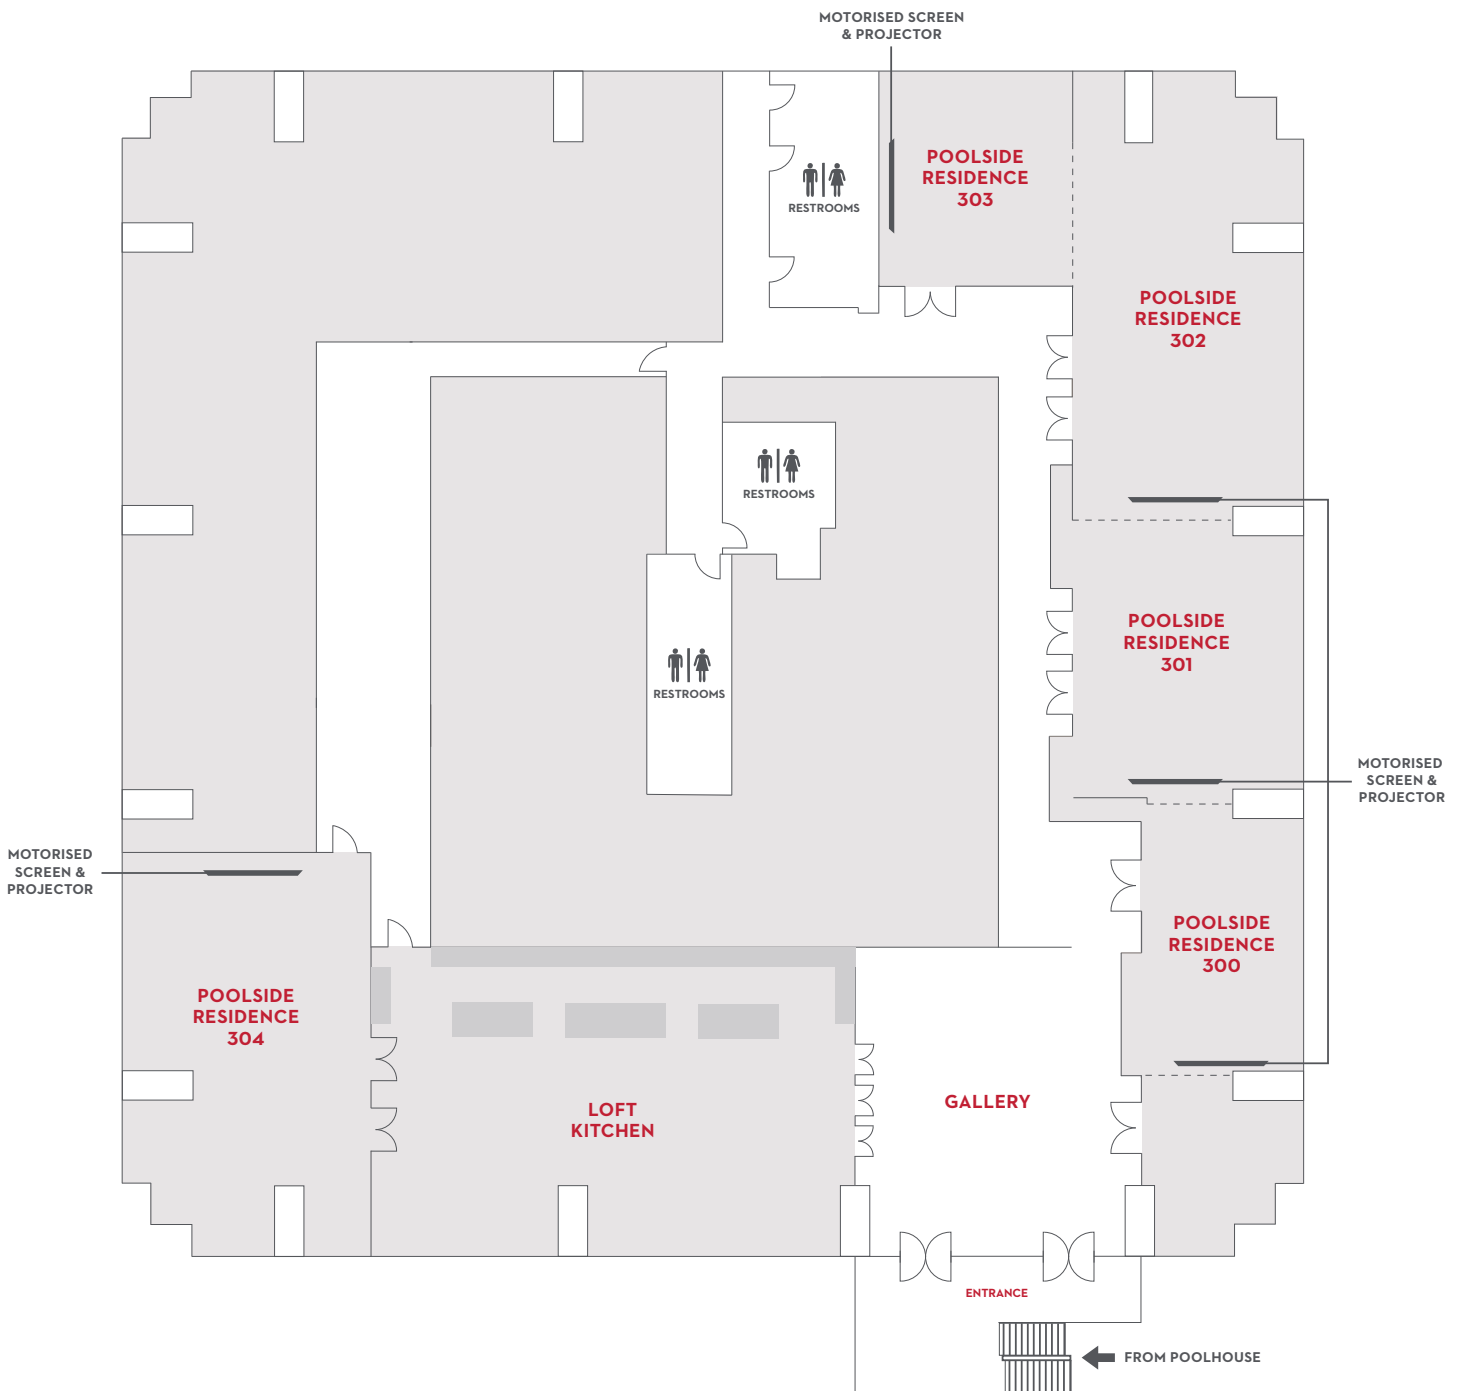

grandhyattkualalumpur.com

FLOOR PLAN

Ground Level - Grand Ballroom

With a space of 1,045 square metres and a clear ceiling height of 6.4 metres, the Grand Ballroom is an ideal venue for gala events, annual dinners, car launches or large-scale weddings, catering up to 700 guests. The foyer area which is suitable for pre-dinner cocktails also includes a ramp where cars can be driven in for display during an event.

GRAND HYATT KUALA LUMPUR

12 Jalan Pinang
50450 Kuala Lumpur, Malaysia

T +603 2182 1234

F +603 2182 1288

grandhyattkualalumpur.com

FLOOR PLAN

Level 38M - Sky Lobby Lounge

Perfectly set against the Petronas Twin Towers view and located on the highest floor of the building, the Sky Lobby Lounge has a capacity of up to 120 guests for private events such as cocktail parties, receptions, lunches or dinners.

GRAND HYATT KUALA LUMPUR

12 Jalan Pinang
50450 Kuala Lumpur, Malaysia

T +603 2182 1234

F +603 2182 1288

grandhyattkualalumpur.com

FLOOR PLAN

Level 3 - Poolside Residence

Poolside Residence is a collection of five private event rooms - Poolside Residence 300, 301, 302, 303 and 304 surrounded by the Gallery and the Loft Kitchen. With floor-to-ceiling windows throughout, the Poolside Residence is a modern and versatile residential-style event space spanning over 765 square metres.

GRAND HYATT KUALA LUMPUR

12 Jalan Pinang
50450 Kuala Lumpur, Malaysia

T +603 2182 1234

F +603 2182 1288

grandhyattkualalumpur.com

FLOOR PLAN

Level 2 - Poolhouse

Poolhouse is a stunning glasshouse facing the hotel's swimming pool and surrounded by tropical greenery, serving both local and international favourites. Measuring 150 square metres complete with an al fresco terrace, this classic all-day dining is equipped with a contemporary show kitchen featuring a display grill station and buffet counters for an interactive experience.